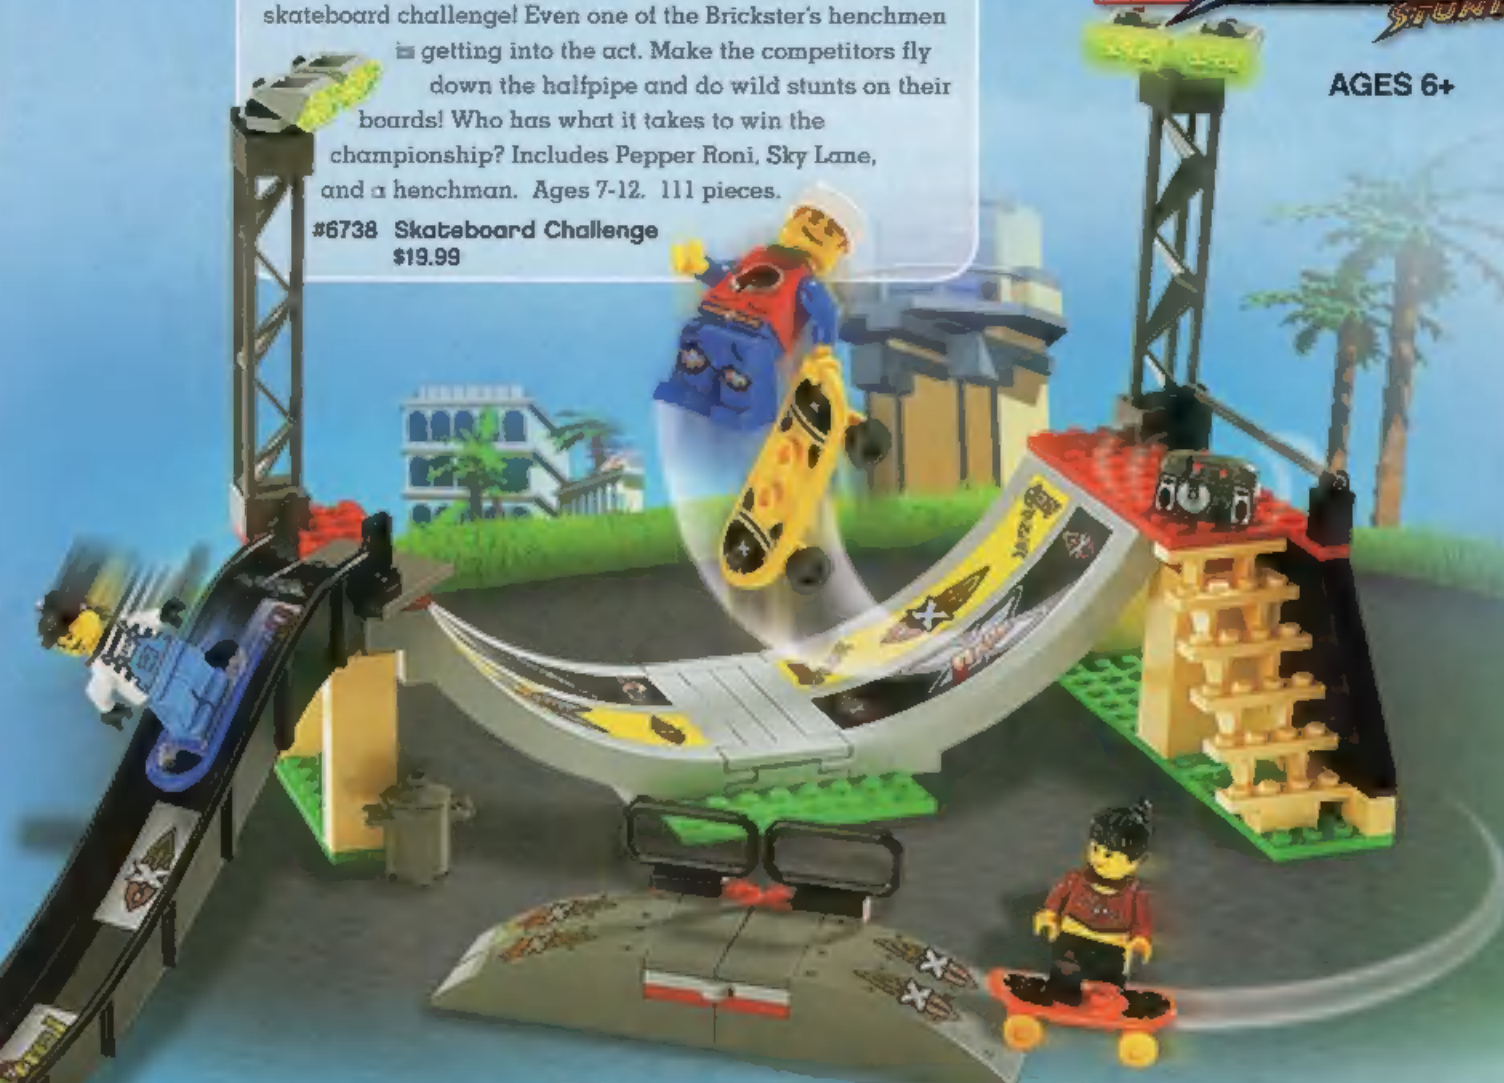

#6732 Brickster Trike \$3.99

C. Snap explores the beach!

Snap loves to search for the best spot on the beach in his cruiser!

Ages 6-12. 18 pieces.

#6733 Snap's Cruiser
\$3.99

LEGO

AGES 6+

E. Get ready For the skateboard challenge!

Pepper and Sky are practicing their moves before the big skateboard challenge! Even one of the Brickster's henchmen is getting into the act. Make the competitors fly down the halfpipe and do wild stunts on their boards! Who has what it takes to win the championship? Includes Pepper Roni, Sky Lane, and a henchman. Ages 7-12. 111 pieces.

#6738 Skateboard Challenge \$19.99

YOU control how the skateboarders perform!

www.LEGO.com/Island

Play Pepper's Skateboard Challenge!

D. Here come the stunt trikes!

It's Sky Lane vs. the Brickster in the stunt trike championship. They roar up the ramp and into the air, setting new records! Pepper stands by to help repair Sky's trike if anything goes wrong. When the match is done, they fold up the ramps, load the trikes on the truck, and it's off to another part of the beach! Includes Pepper, Sky, and the Brickster. Ages 7-12. 210 pieces.

Ages 7-12. 91 pieces.

#6737 Wake Rider \$12.99

Spend summer vacation on LEGO Island!

NEW!

A. Help Pepper save LEGO Island!

The Brickster has escaped from jail and has stolen the Constructopedia! Now he has the power to take LEGO Island apart brick by brick, and only Pepper can stop him – but he needs your help! Explore the Mummy's Tomb and escape the gem-stealing serpents on Adventurers' Island. Rescue trapped dinosaurs and joust with a powerful knight! It's Pepper's most exciting adventure ever – will he stop The Brickster, or will LEGO Island be destroyed? You decide! Ages 6+.